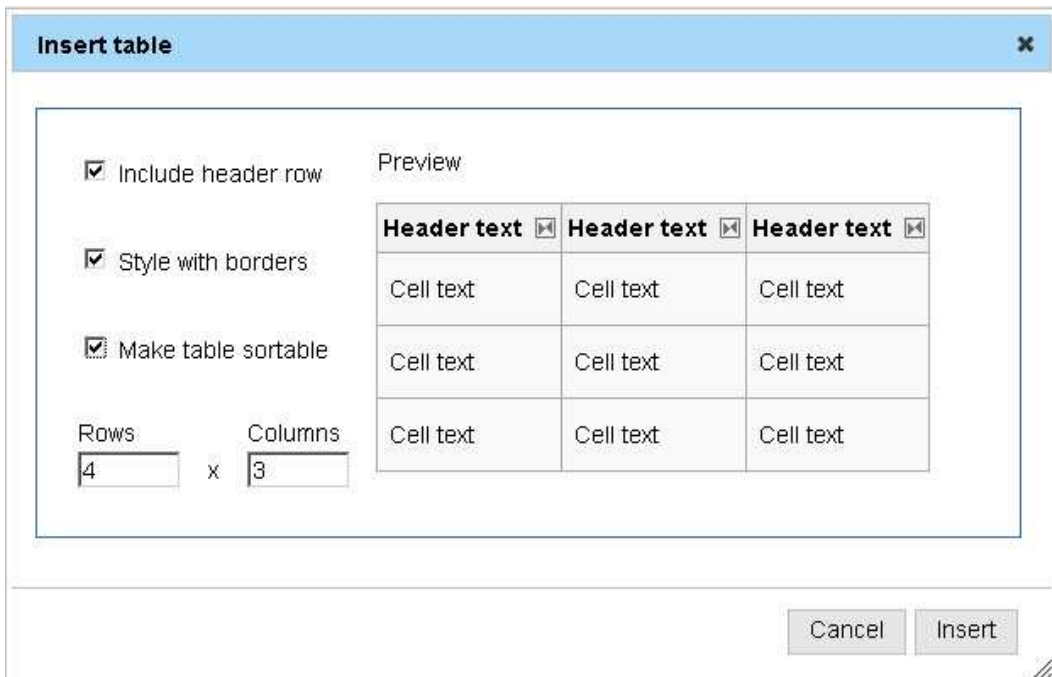

- 1) Select a random page
- 2) Edit the page
- 3) Click to insert a table
- 4) Select "Make table sortable" option

- 5) De-select "Include header row" option
- 6) Make the table create throw an error

- 7) Press "Esc"/Cancel to close the screen
- 8) Click on Table icon again

Insert table
✕

Include header row

Style with borders

Make table sortable

Rows x Columns

Preview

Cell text	Cell text	Cell text
Cell text	Cell text	Cell text
Cell text	Cell text	Cell text
Cell text	Cell text	Cell text

- 9) Select "Include header row" option

Insert table
✕

Include header row

Style with borders

Make table sortable

Rows x Columns

Preview

Header text	Header text	Header text
Cell text	Cell text	Cell text
Cell text	Cell text	Cell text
Cell text	Cell text	Cell text

Cancel
Insert

<<Header text is in two line>>

- 10) Press Cancel/Esc to close the window
- 11) Click on table link

Insert table

Include header row

Style with borders

Make table sortable

Rows