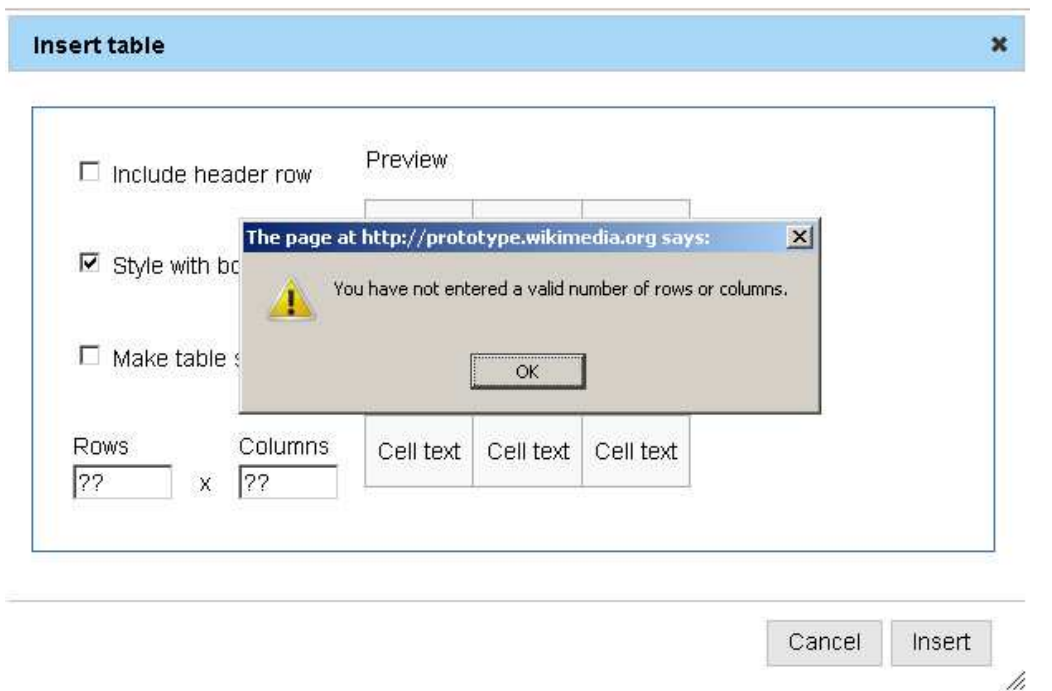

- 1) Select a random page
- 2) Edit the page
- 3) Click to insert a table
- 4) Select "Make table sortable" option

- 5) De-select "Include header row" option
- 6) Make the table create throw an error

- 7) Press "Esc"/Cancel to close the screen
- 8) Click on Table icon again

Insert table
✕

Include header row

Style with borders

Make table sortable

Rows x Columns

Preview

Cell text	Cell text	Cell text
Cell text	Cell text	Cell text
Cell text	Cell text	Cell text
Cell text	Cell text	Cell text