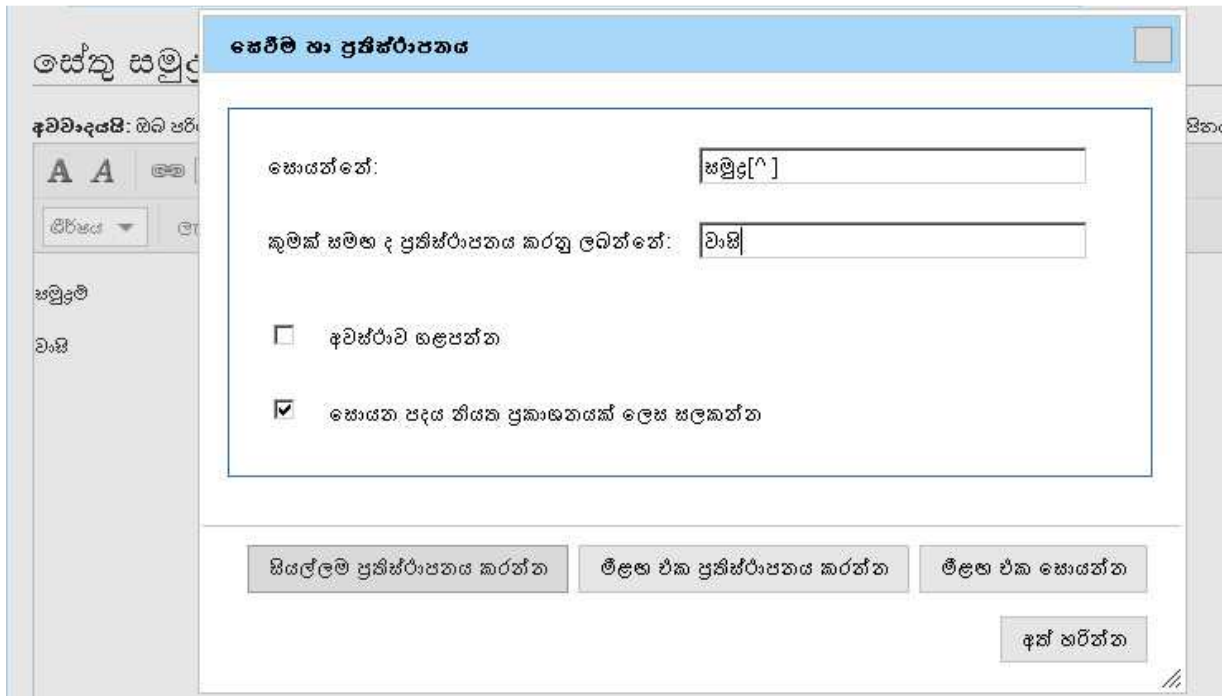

- 1) Select a random page
- 2) Edit a section
- 3) Select a word and select a replace word

- 4) Replace

<<Extra character is added>>

Expected Outcome ::

There should not be any extra character