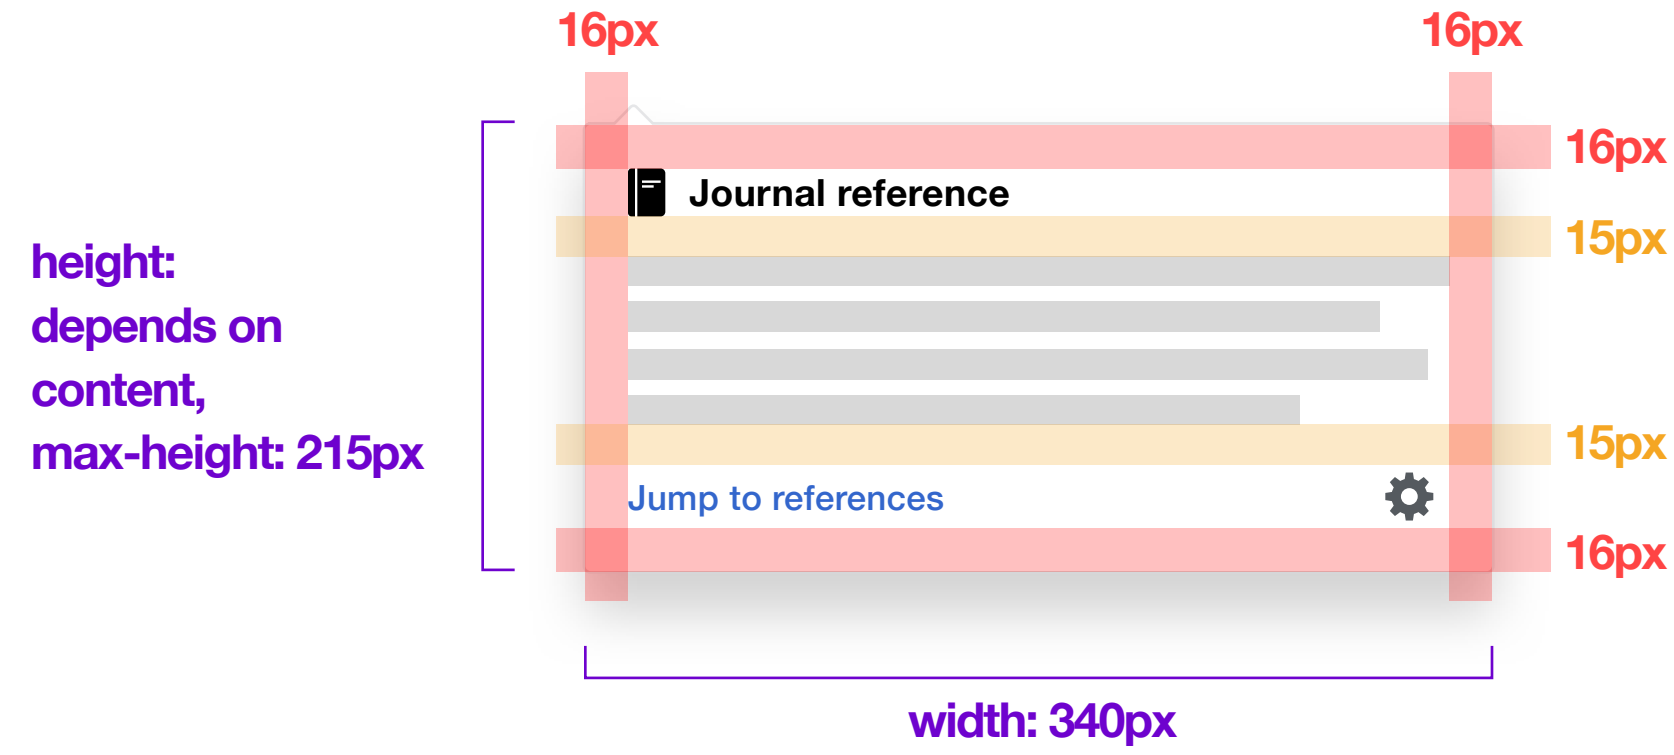

Overview

Measurements

Hover state

Examples

Max-height, overflow-y scrolls, fade added to bottom of content container