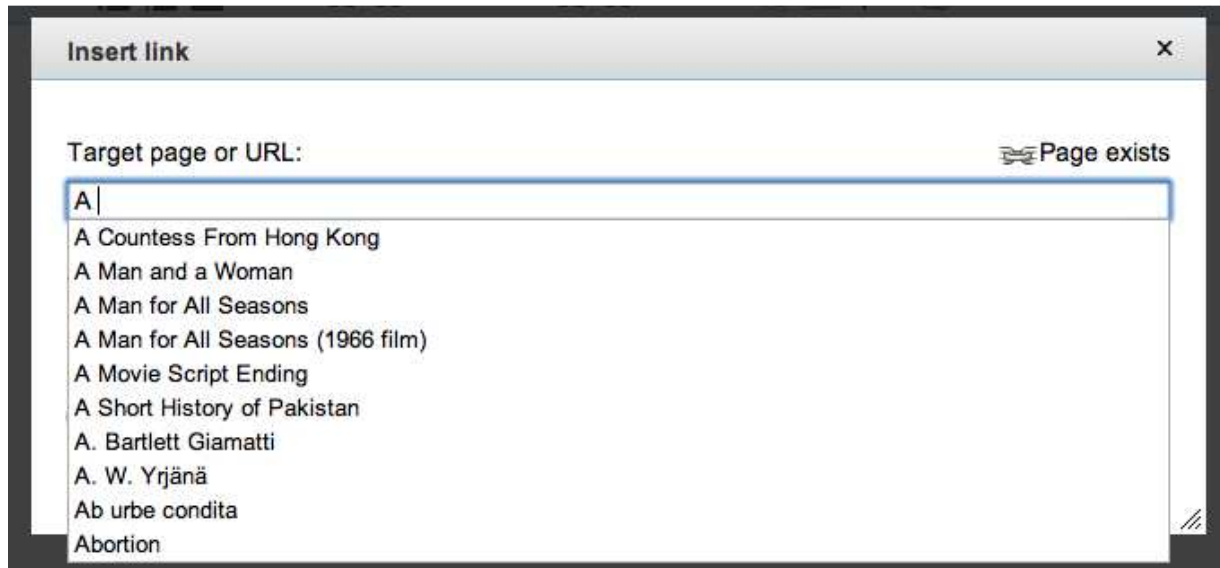

Before

After select

Delete target page from the end

Page availability status icon not changed