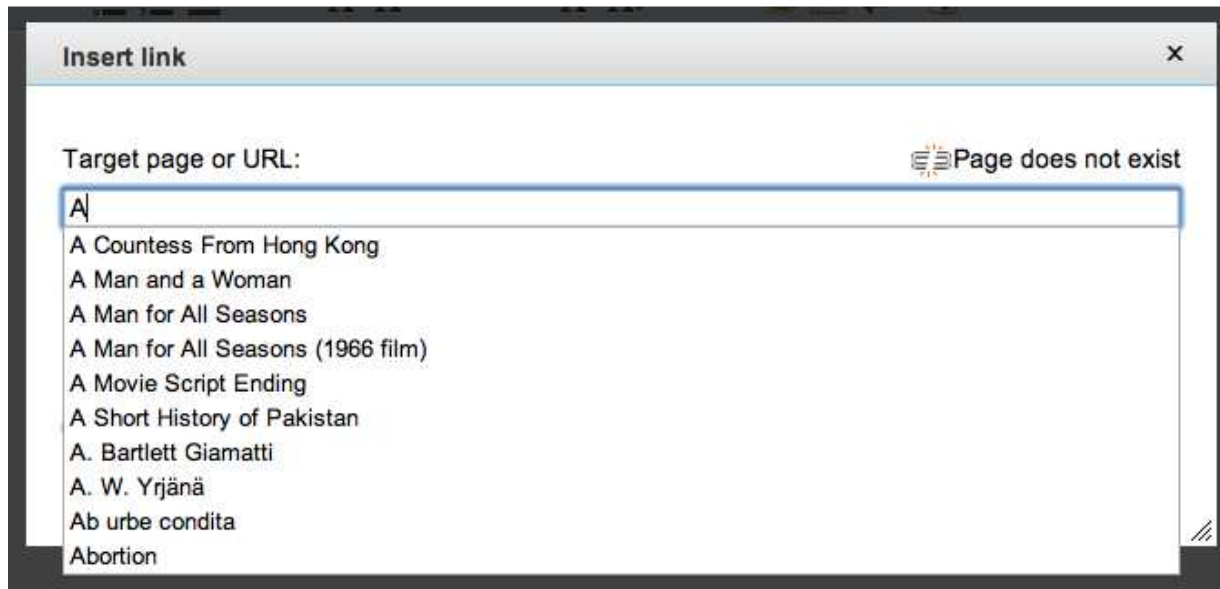

Before

After select

Delete target page from the end

Page availability status icon not changed