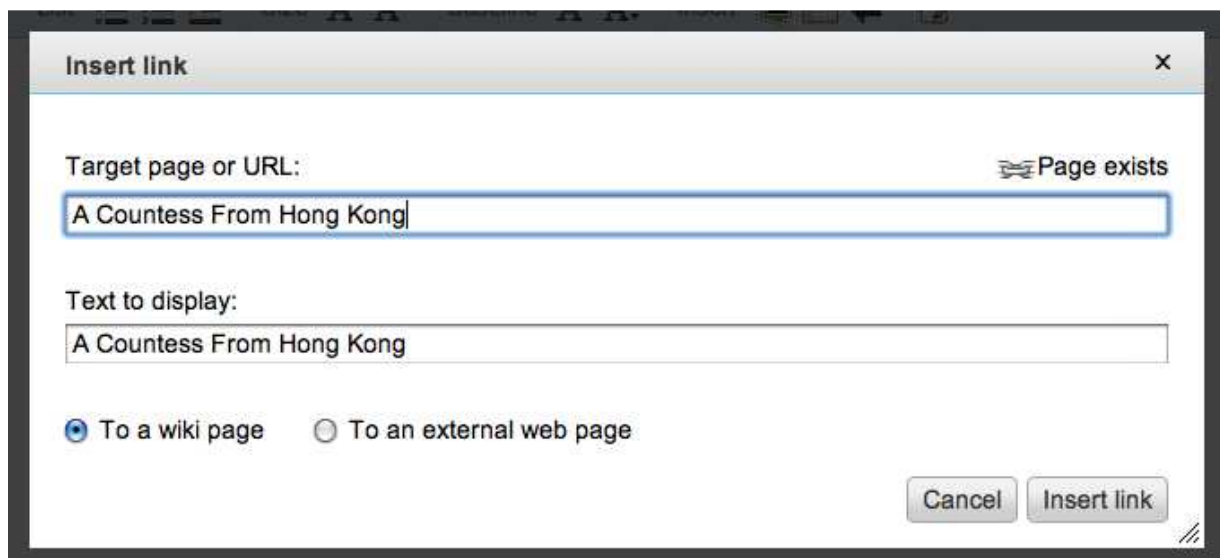

Before

After select

Delete target page from the end

Page availability status icon not changed