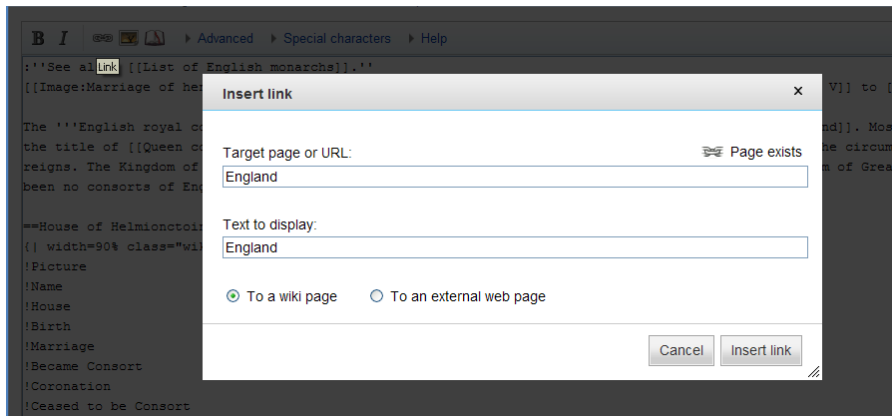

Select a word from the text and highlight

Click on link button from the tool bar

Click on insert

Once the text is preview, the link is extended to the word next to the selected. This was not selected for the link initially.